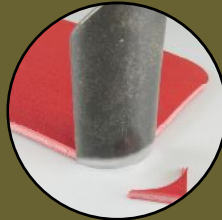

(3R)

(5R)

(10R)

(15R)

(20R)

(25R)

4.5mm 70721045 ¥2,800

9mm 70721090 ¥2,800

15mm 70721150 ¥2,800

25mm 70721250 ¥3,000

30mm 70721300 ¥3,000

40mm 70721400 ¥3,200

[Blade material] Cutlery steel

[Handle material] Zelkova

[Handle length] 110mm